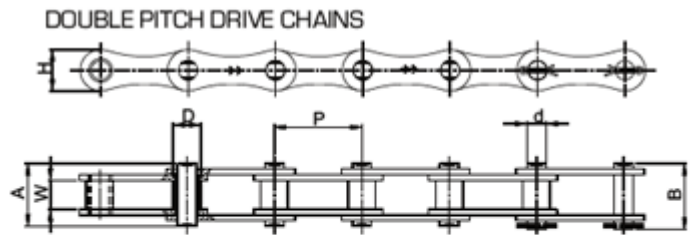

DOUBLE PITCH DRIVE CHAINS

The pitch of the chains is twice that of standard chains while other components have the same dimensions of the corresponding standard chains. These cost effective chains are used in light load drives typically agriculture.

AMERICAN SERIES

Intl. Ref. No.	ROMBO Chain No.	Pitch (P)	Width between Inner Plates (W) (Min)	Roller Dia (D) (Max)	Pin Dia (d) (Max)	Plate Height (H) (Max)	Width Over Bearing Pin (A) (Max)	Width Over Joint Fasteners (B) (Max)	Avg. Weight Per Metre (Kg)	Tensile Strength (KN) (Min)	Tensile Strength (KN) (Avg.)
A2040	E08A01	25.40	7.85	7.92	3.96	11.65	17.80	21.70	0.41	13.90	18.87
A2050	E10201	31.75	9.40	10.16	5.08	13.90	21.80	25.90	0.66	21.77	30.40
A2060	E12101	38.10	12.58	11.91	5.94	18.10	26.90	31.50	1.03	31.19	41.70
A2080	E16101	50.80	15.75	15.88	7.92	24.10	33.50	38.90	1.70	55.60	72.60
A2100	E 20101	63.50	18.90	19.05	9.53	29.02	41.10	47.20	2.55	88.50	110.40
A2120	E 24101	76.20	25.22	22.23	11.10	34.82	50.80	57.40	4.06	127.00	144.65

EUROPEAN SERIES

Intl. Ref. No.	ROMBO Chain No.	Pitch (P)	Width between Inner Plates (W) (Min)	Roller Dia (D) (Max)	Pin Dia (d) (Max)	Plate Height (H) (Max)	Width Over Bearing Pin (A) (Max)	Width Over Joint Fasteners (B) (Max)	Avg. Weight Per Metre (Kg)	Tensile Strength (KN) (Min)	Tensile Strength (KN) (Avg.)
208B	E08301	25.40	7.75	8.51	4.45	11.65	17.00	20.90	0.47	18.04	21.10
210B	E10101	31.75	9.65	10.16	5.08	13.90	19.60	23.70	0.68	22.40	27.45
212B	E12001	38.10	11.68	12.07	5.72	15.30	22.70	27.30	0.80	29.00	32.35
216B	E16001	50.80	17.02	15.88	8.27	20.65	36.10	41.50	1.42	60.00	70.60
220B	E20001	63.50	19.56	19.05	10.19	26.42	43.20	49.30	2.36	95.00	109.85
224B	E24001	76.20	25.40	25.40	14.63	33.40	53.40	60.00	4.70	160.00	179.00
228B	E28001	88.90	30.99	27.94	15.90	37.00	65.10	72.50	6.23	200.00	226.00
232B	E32001	101.60	30.99	29.21	17.81	42.20	67.40	75.30	6.72	250.00	272.80